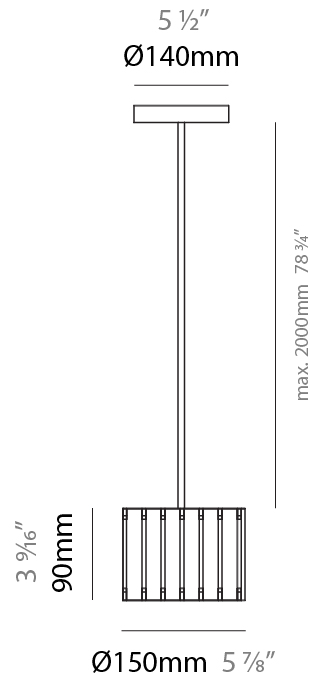

PROJECT	
TYPE	
SPECIFIER	
QUANTITY	
DATE	

LUZ OCULTA WOOD SUSPENSION

D51043- -

base number   Finish Options   Finish Options

1. To build a product code in our configurator select the specify button on the base model # product page
2. To build a manual product code on this datasheet choose from the options listed below in blue font and add the suffix to the base model #

GENERAL

Series: Luz Oculta
Subseries: Luz Oculta Wood
Brand: Fambuena
Division: Design
Mounting Type: Suspension
Mounting Location: Ceiling
Subcategory: Pendant

PHYSICAL

Shape: Rectangle
Diameter (mm): 150
Diameter (in): 5 7/8
Height (mm): 90
Height (in): 3 9/16
Light Distribution: Direct / Indirect
Fixture Finish: [DOW / NAT](#)
Holder Finish: [BRA / BRZ](#)
Fixture Material: Metal / Wood
Cable Details: Cable length 2000mm / 79"

ELECTRICAL

Number of Lamps: 1
Lamp Type: LED Retrofit
Lamp Shape: T4
Bulb Included: Bulb Not Included
Max. Wattage Per Lamp (W): 3
Lamp Base: G9
Input Voltage (V): 120

LED

OPTICAL

RATINGS AND CERTIFICATIONS

Certified By: Certified for North American Standards
IP rating: IP20