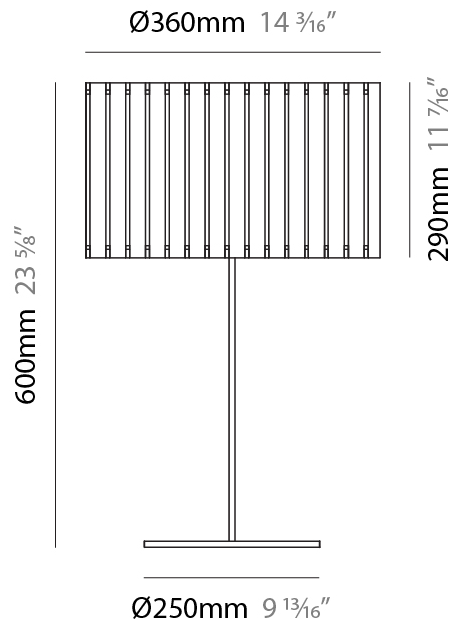

LUZ OCULTA WOOD PORTABLE

D54036- _____

base number   Finish Options   Finish Options

1. To build a product code in our configurator select the specify button on the base model # product page
2. To build a manual product code on this datasheet choose from the options listed below in blue font and add the suffix to the base model #

GENERAL

Series: Luz Oculta
Subseries: Luz Oculta Wood
Brand: Fambuena
Division: Design
Mounting Type: Portable
Mounting Location: Table
Subcategory: Table

PHYSICAL

Shape: Cylinder
Diameter (mm): 360
Diameter (in): 14 ³/₁₆
Height (mm): 600
Height (in): 23 ⁵/₈
Light Distribution: Direct / Indirect
Fixture Finish: [DOW](#) / [NAT](#)
Holder Finish: BRA / BRZ
Fixture Material: Metal / Wood
Upon Request: Bolt Down

ELECTRICAL

Number of Lamps: 1
Lamp Type: LED Retrofit
Lamp Shape: A19
Bulb Included: Bulb Not Included
Max. Wattage Per Lamp (W): 7
Lamp Base: E26
Input Voltage (V): 120
Upon Request: 277Vac / GU24

LED

OPTICAL

RATINGS AND CERTIFICATIONS

Certified By: CSA Certified to UL and CSA Standards
IP rating: IP20