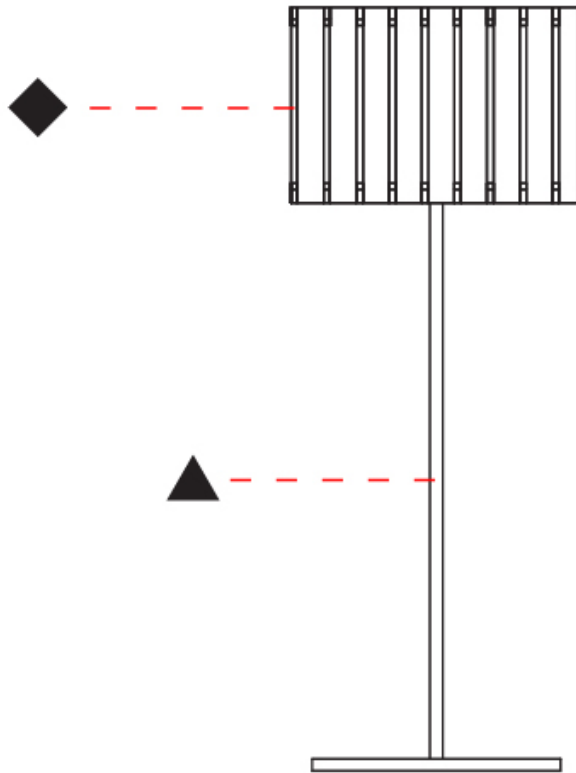

LUZ OCULTA WOOD PORTABLE

D54038-

PROJECT

TYPE

SPECIFIER

QUANTITY

DATE

D