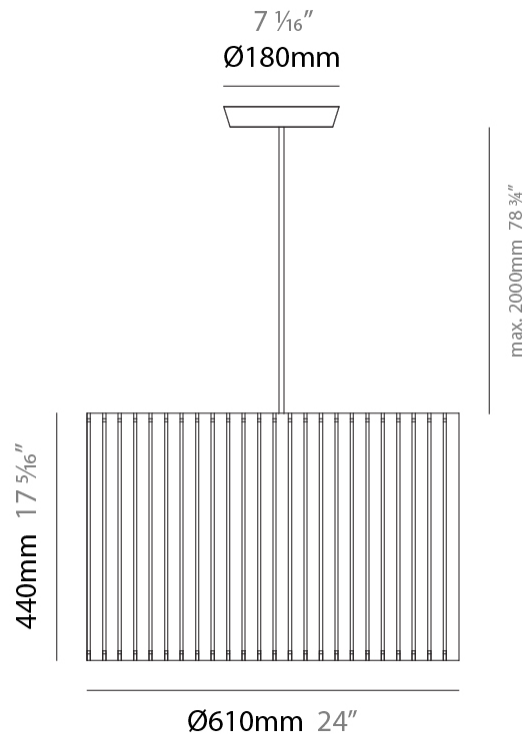

LUZ OCULTA WOOD SUSPENSION

D51037- -

base number   Finish Options   Finish Options

1. To build a product code in our configurator select the specify button on the base model # product page
2. To build a manual product code on this datasheet choose from the options listed below in blue font and add the suffix to the base model #

GENERAL

Series: Luz Oculta
Subseries: Luz Oculta Wood
Brand: Fambuena
Division: Design
Mounting Type: Suspension
Mounting Location: Ceiling
Subcategory: Pendant

PHYSICAL

Shape: Rectangle
Diameter (mm): 610
Diameter (in): 24
Height (mm): 440
Height (in): 17 ⁵/₁₆"
Light Distribution: Direct / Indirect
Fixture Finish: [DOW](#) / [NAT](#)
Holder Finish: BRA / BRZ
Fixture Material: Metal / Wood
Cable Details: Cable length 2000mm / 79"

ELECTRICAL

Number of Lamps: 1
Lamp Type: LED Retrofit
Lamp Shape: A19
Bulb Included: Bulb Not Included
Max. Wattage Per Lamp (W): 12
Lamp Base: E26
Input Voltage (V): 120
Upon Request: 277Vac / GU24

LED

OPTICAL

RATINGS AND CERTIFICATIONS

Certified By: Certified for North American Standards
IP rating: IP20